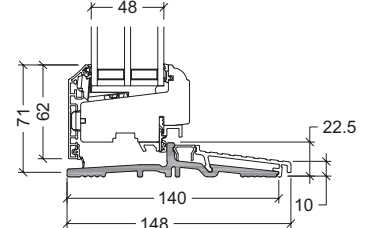

VELFAC Classic alu casement door - thresholds

18mm / 22.5mm composite
element depth 115mm and 148mm

45mm oak
element depth 123mm and 148mm

51mm pine with aluminium tread-plate
element depth 123mm

07S.008-05.26 © 2026 DOVISTA UK Limited. VELFAC is a trademark used under license by DOVISTA UK Limited. Registration No. 2332292. This brochure and its contents are subject to our General Conditions of Sale. Errors and omissions expected. We reserve the right to change the product mix without notice.