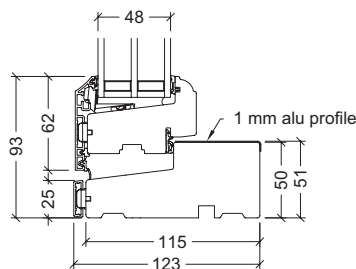

VELFAC Classic alu casement door - thresholds

18mm / 22.5mm composite
element depth 115mm and 148mm

45mm oak
element depth 123mm and 148mm

51mm pine with aluminium tread-plate
element depth 123mm

07S.008-05.26 © 2026 DOVISTA UK Limited. VELFAC is a trademark used under license by DOVISTA UK Limited. Registration No. 2332292. This brochure and its contents are subject to our General Conditions of Sale. Errors and omissions expected. We reserve the right to change the product mix without notice.