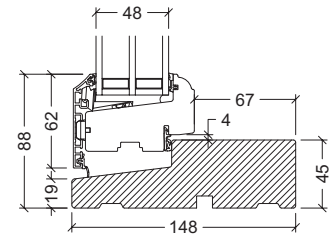

VELFAC Classic alu casement door - thresholds

18mm / 22.5mm composite
element depth 115mm and 148mm

45mm oak
element depth 123mm and 148mm

51mm pine with aluminium tread-plate
element depth 123mm

07S.008-05.26 © 2026 DOVISTA UK Limited. VELFAC is a trademark used under license by DOVISTA UK Limited. Registration No. 2332292. This brochure and its contents are subject to our General Conditions of Sale. Errors and omissions expected. We reserve the right to change the product mix without notice.