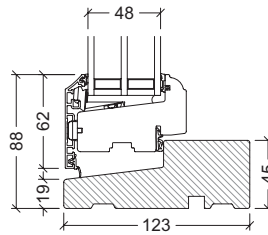

VELFAC Classic alu casement door - thresholds

18mm / 22.5mm composite
element depth 115mm and 148mm

45mm oak
element depth 123mm and 148mm

51mm pine with aluminium tread-plate
element depth 123mm

07S.008-05.26 © 2026 DOVISTA UK Limited. VELFAC is a trademark used under license by DOVISTA UK Limited. Registration No. 2332292. This brochure and its contents are subject to our General Conditions of Sale. Errors and omissions expected. We reserve the right to change the product mix without notice.