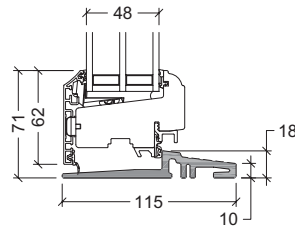

VELFAC Classic alu casement door - thresholds

18mm / 22.5mm composite
element depth 115mm and 148mm

45mm oak
element depth 123mm and 148mm

51mm pine with aluminium tread-plate
element depth 123mm

07S.008-05.26 © 2026 DOVISTA UK Limited. VELFAC is a trademark used under license by DOVISTA UK Limited. Registration No. 2332292. This brochure and its contents are subject to our General Conditions of Sale. Errors and omissions expected. We reserve the right to change the product mix without notice.